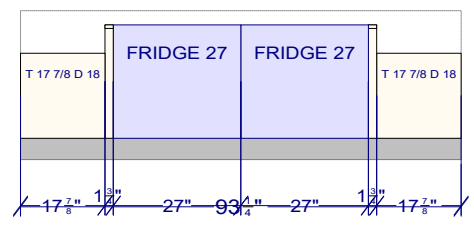

OVERALL HEIGHT 95 1/2
 FULL HEIGHT 77
 UPPER HEIGHT 39
 UPPER DEPTH 14 1/2

All dimensions & size designations given are subject to verification on job site and adjustment to fit job conditions.

This is an original design and must not be released or copied unless applicable fee has been paid or job order placed.