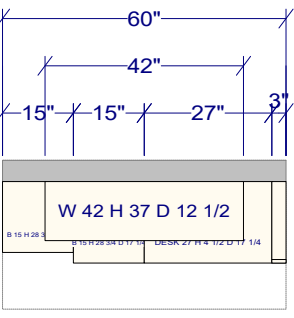

OVERALL HEIGHT 95 1/2
 FULL HEIGHT 77
 UPPER HEIGHT 39
 UPPER DEPTH 14 1/2

All dimensions & size designations given are subject to verification on job site and adjustment to fit job conditions.

This is an original design and must not be released or copied unless applicable fee has been paid or job order placed.