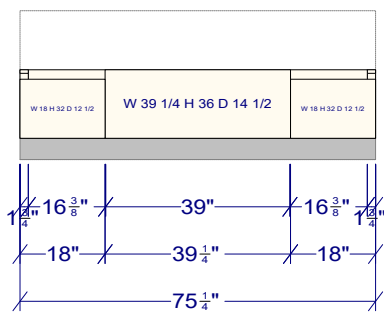

OVERALL HEIGHT 95 1/2
 FULL HEIGHT 77
 UPPER HEIGHT 39
 UPPER DEPTH 14 1/2

All dimensions & size designations given are subject to verification on job site and adjustment to fit job conditions.

This is an original design and must not be released or copied unless applicable fee has been paid or job order placed.