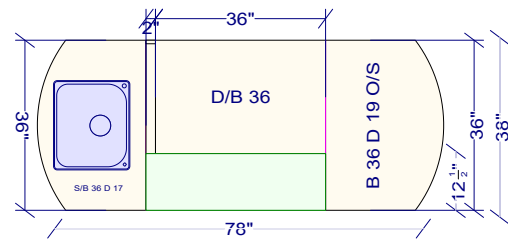

OVERALL HEIGHT 95 1/2
 FULL HEIGHT 77
 UPPER HEIGHT 39
 UPPER DEPTH 14 1/2

All dimensions & size designations given are subject to verification on job site and adjustment to fit job conditions.

This is an original design and must not be released or copied unless applicable fee has been paid or job order placed.