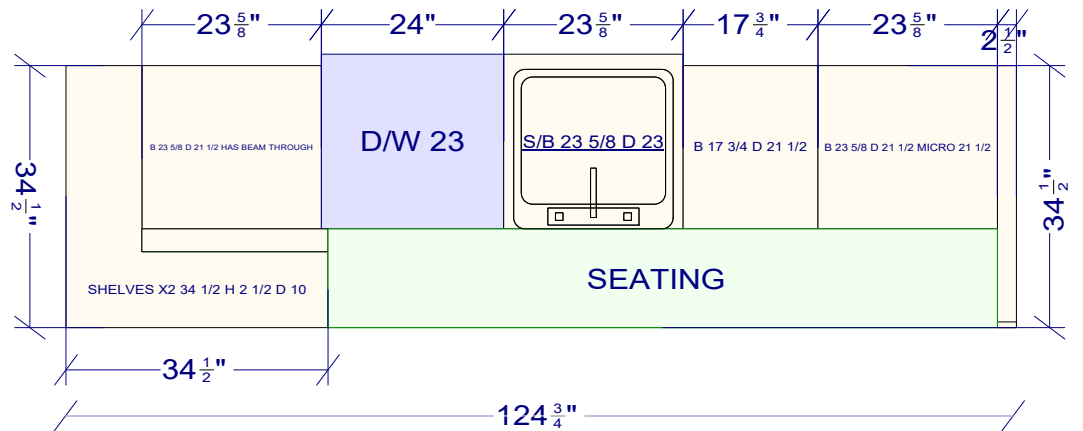

OVERALL HEIGHT 84 1/2"  
 FULL HEIGHT 84 1/2"  
 UPPER HEIGHT 28 1/2"  
 UPPER DEPTH 13"

<p>All dimensions size designations given are subject to verification on job site and adjustment to fit job conditions.</p>		<p>This is an original design and must not be released or copied unless applicable fee has been paid or job order placed.</p>	<p>Designed: 8/21/2023          Printed: 8/21/2023</p>
<p>230552</p>	<p>All</p>	<p>Drawing #: 1</p>	<p>No Scale.</p>