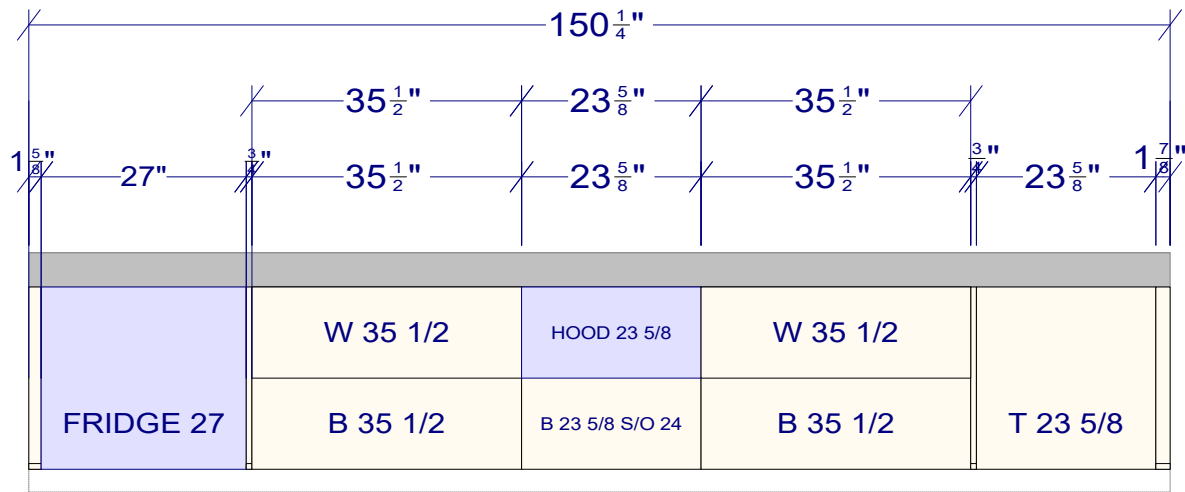

OVERALL HEIGHT 84 1/2"  
 FULL HEIGHT 84 1/2"  
 UPPER HEIGHT 28 1/2"  
 UPPER DEPTH 13"

<p>All dimensions size designations given are subject to verification on job site and adjustment to fit job conditions.</p>		<p>This is an original design and must not be released or copied unless applicable fee has been paid or job order placed.</p>	<p>Designed: 8/21/2023          Printed: 8/21/2023</p>
<p>230552</p>	<p>All</p>	<p>Drawing #: 1</p>	<p>No Scale.</p>