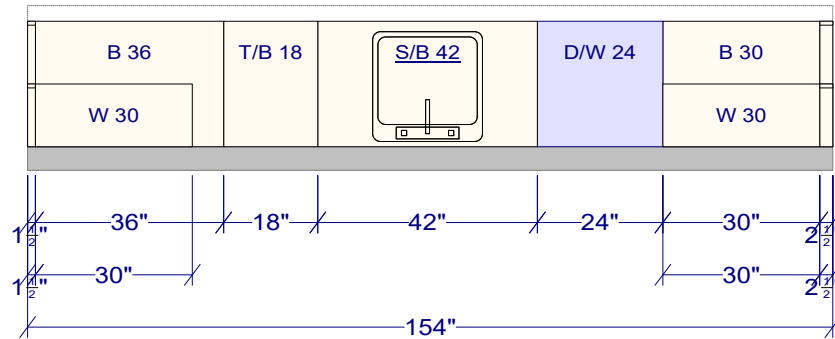

OVERALL HEIGHT 91  
 FULL HEIGHT 90  
 UPPER HEIGHT 36  
 UPPER DEPTH 13

All dimensions size designations given are subject to verification on job site and adjustment to fit job conditions.

This is an original design and must not be released or copied unless applicable fee has been paid or job order placed.