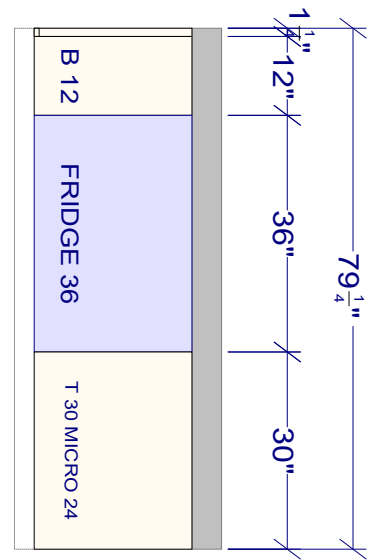

OVERALL HEIGHT 95 1/4"
 FULL HEIGHT 90"
 UPPER HEIGHT 36"
 UPPER DEPTH 12"

All dimensions size designations given are subject to verification on job site and adjustment to fit job conditions.

This is an original design and must not be released or copied unless applicable fee has been paid or job order placed.