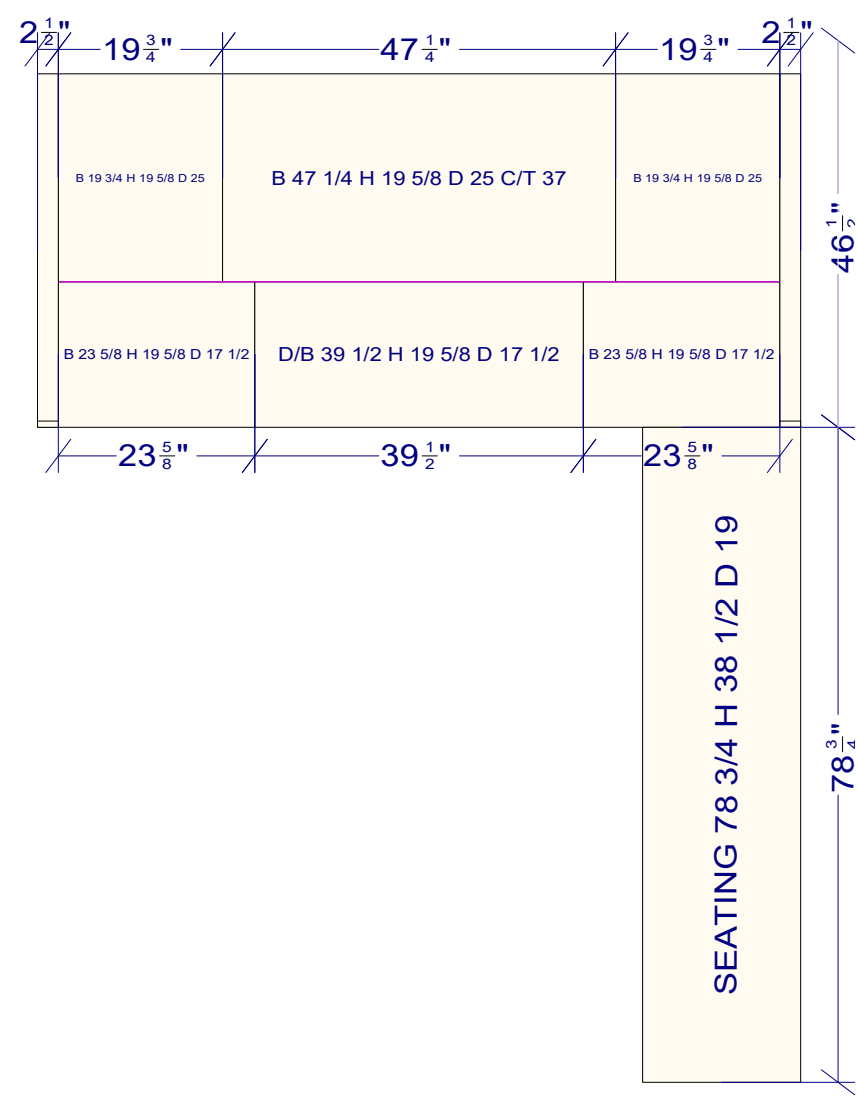

OVERALL HEIGHT 91 1/4"
 FULL HEIGHT 91 1/4"
 UPPER HEIGHT -
 UPPER DEPTH -

<p>All dimensions _size designations given are subject to verification on job site and adjustment to fit job conditions.</p>		<p>This is an original design and must not be released or copied unless applicable fee has been paid or job order placed.</p>	<p>Designed: 10/14/2022 Printed: 10/14/2022</p>
<p>A2088D</p>	<p>All</p>	<p>Drawing #: 1 No Scale.</p>	