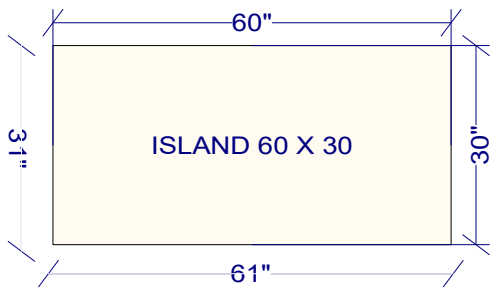

OVERALL HEIGHT 113
 FULL HEIGHT 90
 UPPER DEPTH 13

<p>All dimensions size designations given are subject to verification on job site and adjustment to fit job conditions.</p>		<p>This is an original design and must not be released or copied unless applicable fee has been paid or job order placed.</p>	<p>Designed: 10/6/2023 Printed: 10/6/2023</p>
<p>A2208H</p>	<p>All</p>	<p>Drawing #: 1 No Scale.</p>	