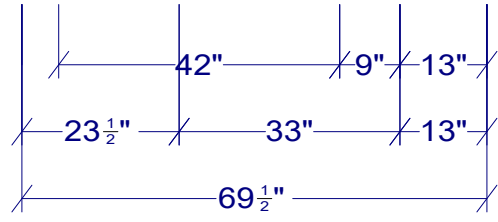

OVERALL HEIGHT 108  
 FULL HEIGHT 98  
 UPPER HEIGHT 42  
 UPPER DEPTH 13 INSIDE  
 UPPER DEPTH 13 1/2 TO WALL

All dimensions _size designations given are subject to verification on job site and adjustment to fit job conditions.		This is an original design and must not be released or copied unless applicable fee has been paid or job order placed.	Designed: 10/26/2023 Printed: 10/26/2023
230619	All	Drawing #: 1 No Scale.	