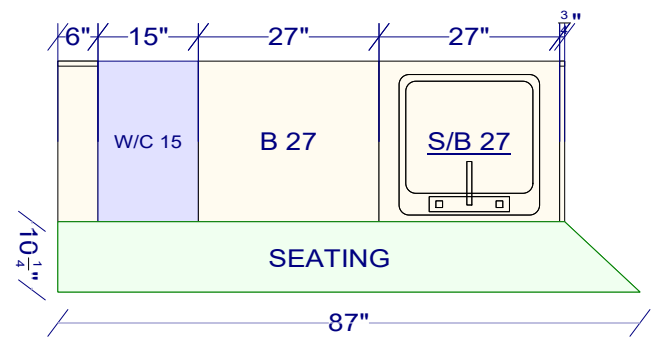

OVERALL HEIGHT 108  
 FULL HEIGHT 98  
 UPPER HEIGHT 42  
 UPPER DEPTH 13 INSIDE  
 UPPER DEPTH 13 1/2 TO WALL

All dimensions _size designations given are subject to verification on job site and adjustment to fit job conditions.		This is an original design and must not be released or copied unless applicable fee has been paid or job order placed.	Designed: 10/26/2023 Printed: 10/26/2023
230619	All	Drawing #: 1 No Scale.	