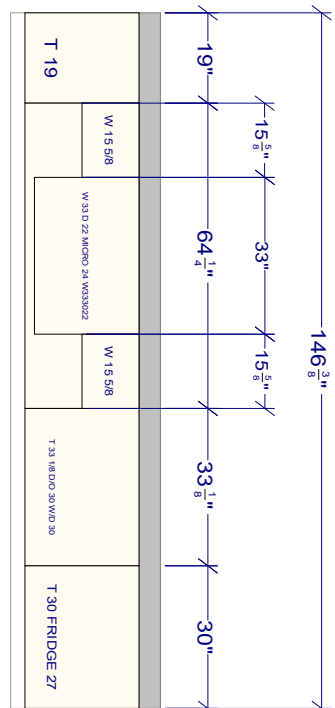

OVERALL HEIGHT 118  
 FULL HEIGHT 116  
 UPPER HEIGHT 60  
 UPPER DEPTH 12 1/4 INSIDE  
 UPPER DEPTH 13 TO WALL

All dimensions size designations given are subject to verification on job site and adjustment to fit job conditions.