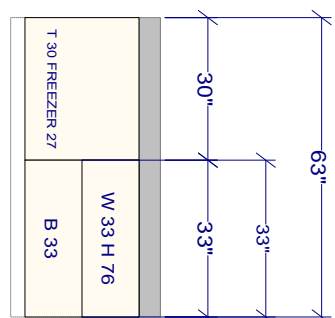

OVERALL HEIGHT 118  
 FULL HEIGHT 116  
 UPPER HEIGHT 60  
 UPPER DEPTH 12 1/4 INSIDE  
 UPPER DEPTH 13 TO WALL

All dimensions size designations given are subject to verification on job site and adjustment to fit job conditions.