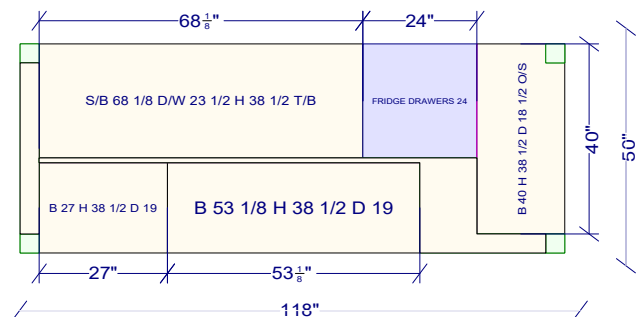

OVERALL HEIGHT 118  
 FULL HEIGHT 116  
 UPPER HEIGHT 60  
 UPPER DEPTH 12 1/4 INSIDE  
 UPPER DEPTH 13 TO WALL

All dimensions size designations given are subject to verification on job site and adjustment to fit job conditions.