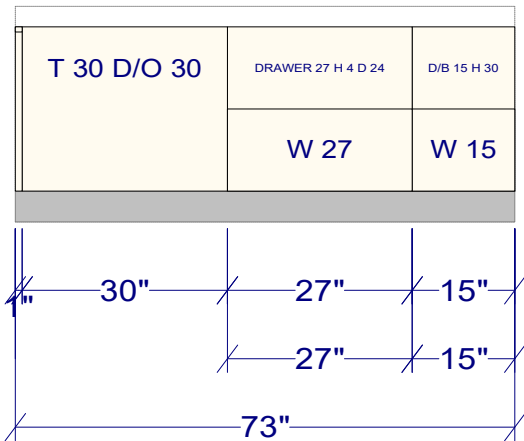

OVERALL HEIGHT 95 1/2
 FULL HEIGHT 91
 UPPER HEIGHT 37
 UPPER DEPTH 12 1/2

All dimensions size designations given are subject to verification on job site and adjustment to fit job conditions.

This is an original design and must not be released or copied unless applicable fee has been paid or job order placed.