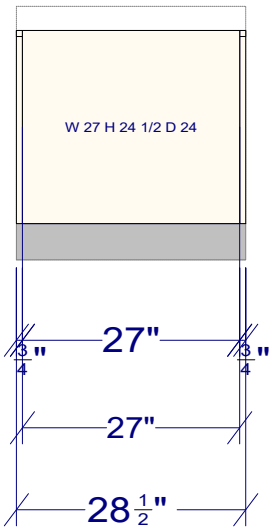

OVERALL HEIGHT 104 1/2  
 FULL HEIGHT 88 1/2  
 UPPER DEPTH 13

All dimensions and size designations given are subject to verification on job site and adjustment to fit job conditions.

This is an original design and must not be released or copied unless applicable fee has been paid or job order placed.