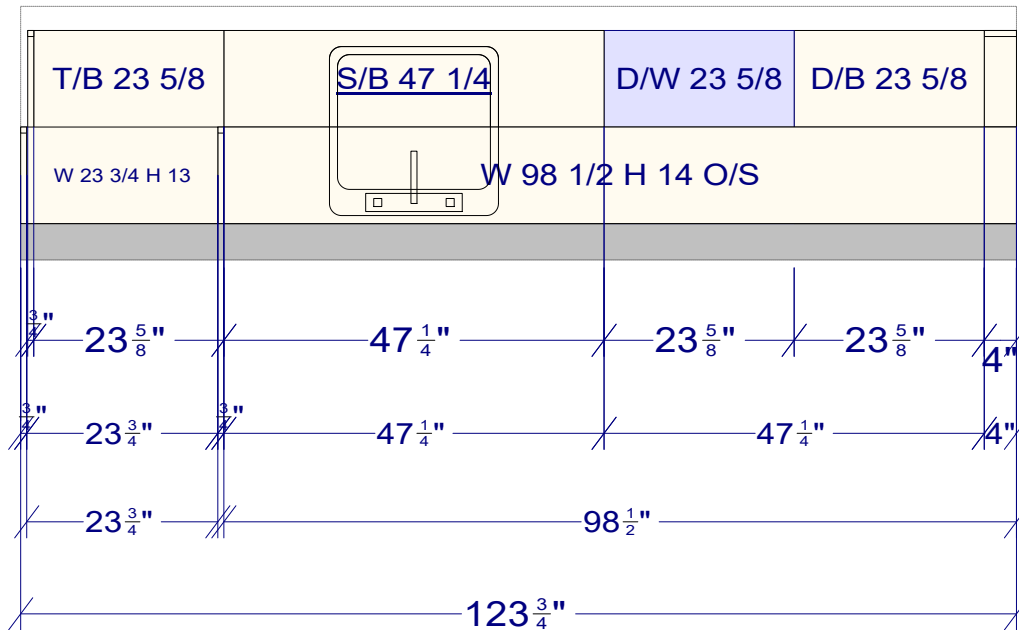

OVERALL HEIGHT 104 1/2  
 FULL HEIGHT 88 1/2  
 UPPER DEPTH 13

All dimensions and size designations given are subject to verification on job site and adjustment to fit job conditions.

This is an original design and must not be released or copied unless applicable fee has been paid or job order placed.