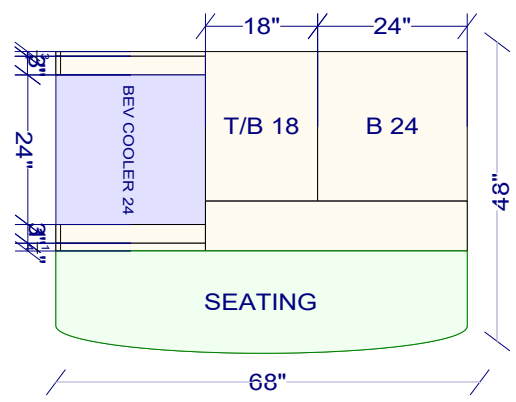

OVERALL HEIGHT 104  
 FULL HEIGHT 97  
 UPPER HEIGHT 42  
 UPPER DEPTH 13

All dimensions size designations given are subject to verification on job site and adjustment to fit job conditions.

2020

This is an original design and must not be released or copied unless applicable fee has been paid or job order placed.