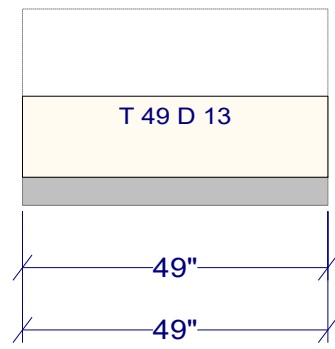

OVERALL HEIGHT 104  
 FULL HEIGHT 97  
 UPPER HEIGHT 42  
 UPPER DEPTH 13

All dimensions size designations given are subject to verification on job site and adjustment to fit job conditions.

2020

This is an original design and must not be released or copied unless applicable fee has been paid or job order placed.