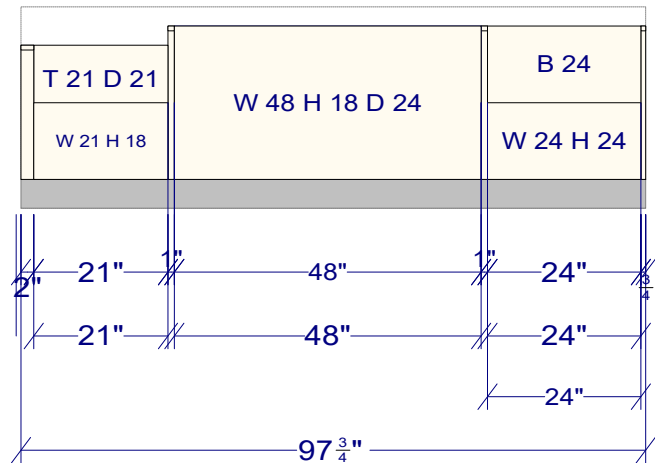

OVERALL HEIGHT 107 1/2
 FULL HEIGHT 84
 UPPER HEIGHT 42
 UPPER DEPTH 13

All dimensions size designations given are subject to verification on job site and adjustment to fit job conditions.

This is an original design and must not be released or copied unless applicable fee has been paid or job order placed.