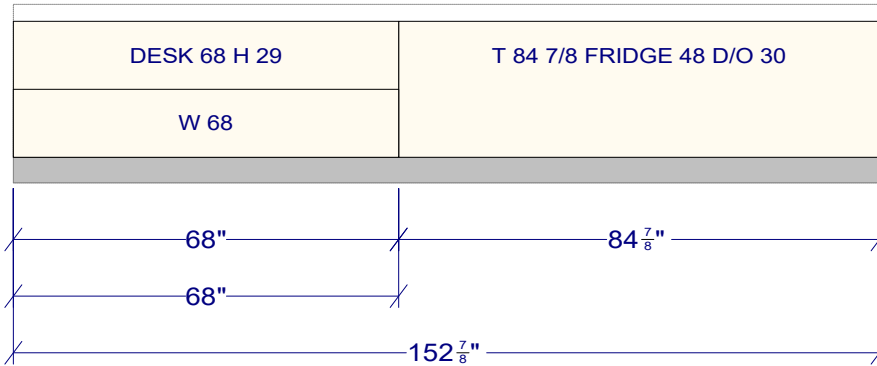

OVERALL HEIGHT 107 1/4
 FULL HEIGHT 109
 UPPER HEIGHT 50
 UPPER DEPTH 12 1/2 TO WALL
 UPPER DEPTH 12 INSIDE

All dimensions size designations given are subject to verification on job site and adjustment to fit job conditions.		This is an original design and must not be released or copied unless applicable fee has been paid or job order placed.	Designed: 1/23/2024 Printed: 1/23/2024
240030	All	Drawing #: 1	No Scale.