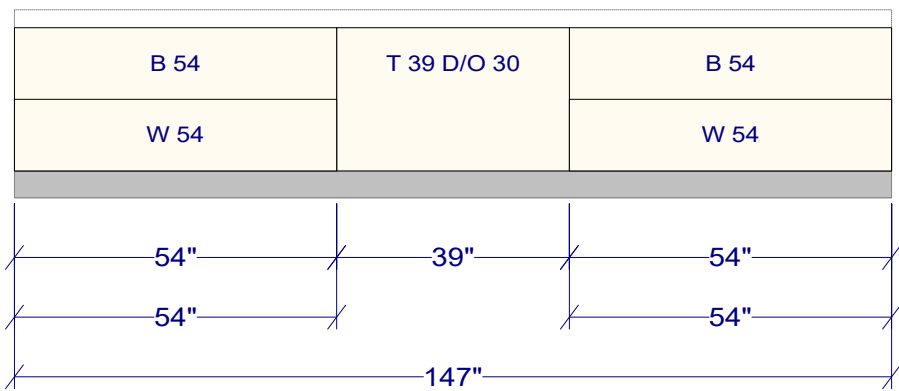

OVERALL HEIGHT 107 1/2
 FULL HEIGHT 96
 UPPER HEIGHT 42
 UPPER DEPTH 12

All dimensions _size designations given are subject to verification on job site and adjustment to fit job conditions.	2020	This is an original design and must not be released or copied unless applicable fee has been paid or job order placed.	Designed: 1/8/2024 Printed: 1/8/2024
---	-------------	--	---