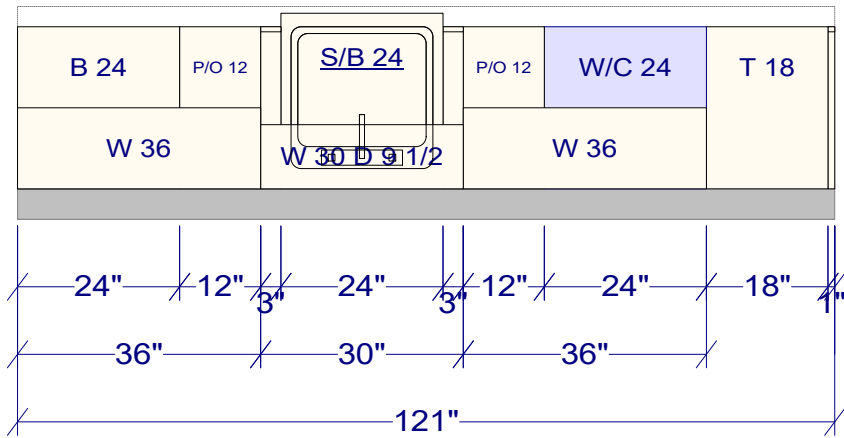

OVERALL HEIGHT 96
 FULL HEIGHT 90
 UPPER HEIGHT 36
 UPPER DEPTH 12 1/2

All dimensions size designations given are subject to verification on job site and adjustment to fit job conditions.		This is an original design and must not be released or copied unless applicable fee has been paid or job order placed.	Designed: 1/10/2024 Printed: 1/10/2024
240034	All	Drawing #: 1	No Scale.