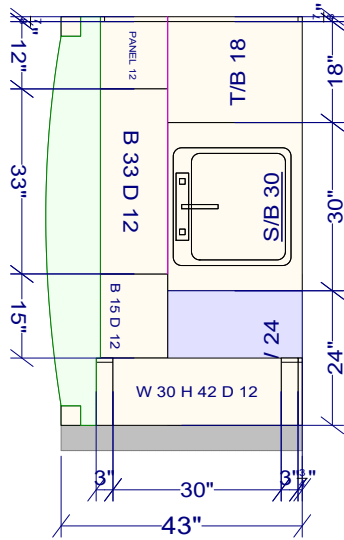

OVERALL HEIGHT 118
 FULL HEIGHT 73
 UPPER HEIGHT 48
 UPPER DEPTH 12

All dimensions, size designations given are subject to verification on job site and adjustment to fit job conditions.

2020

This is an original design and must not be released or copied unless applicable fee has been paid or job order placed.