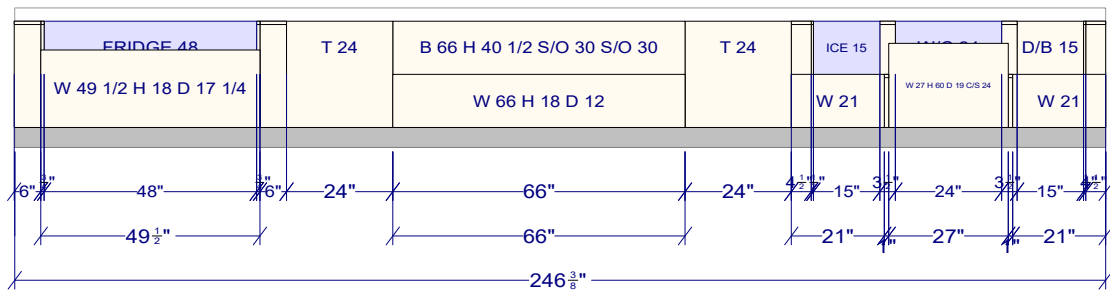

OVERALL HEIGHT 107
 FULL HEIGHT 102
 UPPER HEIGHT 42
 UPPER DEPTH 12 1/4 INSIDE
 UPPER DEPTH 13 TO WALL

All dimensions size designations given are subject to verification on job site and adjustment to fit job conditions.