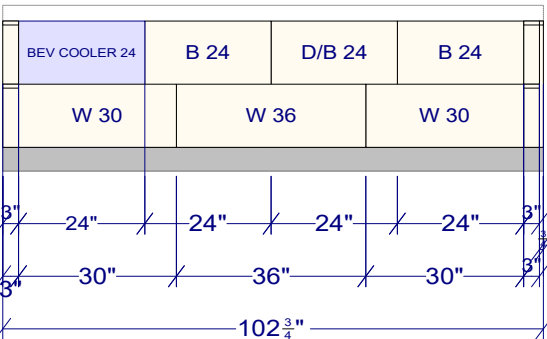

OVERALL HEIGHT 95
 FULL HEIGHT 90 1/2
 UPPER HEIGHT 36
 UPPER DEPTH 12 1/2 INSIDE
 UPPER DEPTH 13 TO WALL

All dimensions size designations given are subject to verification on job site and adjustment to fit job conditions.