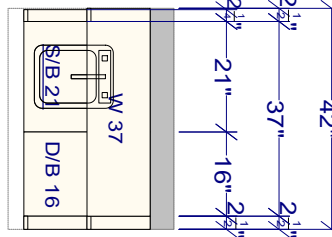

OVERALL HEIGHT 95
 FULL HEIGHT 90 1/2
 UPPER HEIGHT 36
 UPPER DEPTH 12 1/2 INSIDE
 UPPER DEPTH 13 TO WALL

All dimensions size designations given are subject to verification on job site and adjustment to fit job conditions.