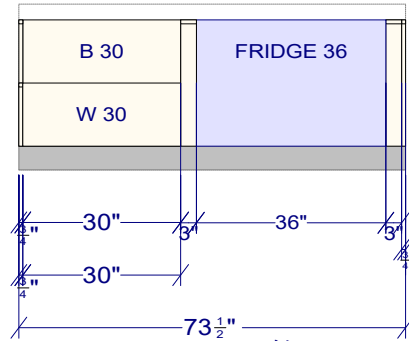

OVERALL HEIGHT 95
 FULL HEIGHT 90 1/2
 UPPER HEIGHT 36
 UPPER DEPTH 12 1/2 INSIDE
 UPPER DEPTH 13 TO WALL

All dimensions size designations given are subject to verification on job site and adjustment to fit job conditions.