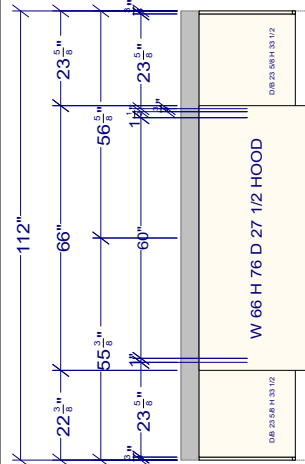

OVERALL HEIGHT 140
 FULL HEIGHT 86
 UPPER HEIGHT 31
 UPPER DEPTH 12 1/2

All dimensions size designations given are subject to verification on job site and adjustment to fit job conditions.

This is an original design and must not be released or copied unless applicable fee has been paid or job order placed.