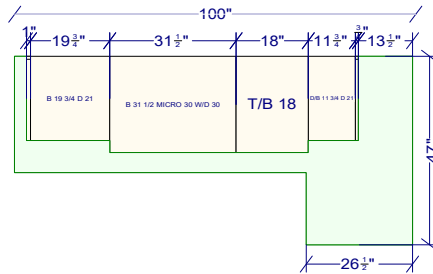

OVERALL HEIGHT 140
 FULL HEIGHT 86
 UPPER HEIGHT 31
 UPPER DEPTH 12 1/2

All dimensions size designations given are subject to verification on job site and adjustment to fit job conditions.

This is an original design and must not be released or copied unless applicable fee has been paid or job order placed.