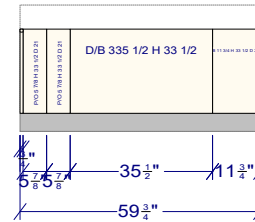

OVERALL HEIGHT 140
 FULL HEIGHT 86
 UPPER HEIGHT 31
 UPPER DEPTH 12 1/2

All dimensions size designations given are subject to verification on job site and adjustment to fit job conditions.

This is an original design and must not be released or copied unless applicable fee has been paid or job order placed.