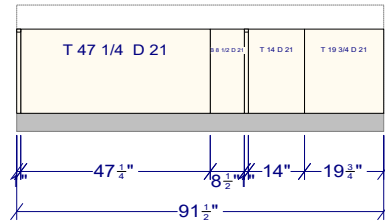

OVERALL HEIGHT 140
 FULL HEIGHT 86
 UPPER HEIGHT 31
 UPPER DEPTH 12 1/2

All dimensions size designations given are subject to verification on job site and adjustment to fit job conditions.

This is an original design and must not be released or copied unless applicable fee has been paid or job order placed.