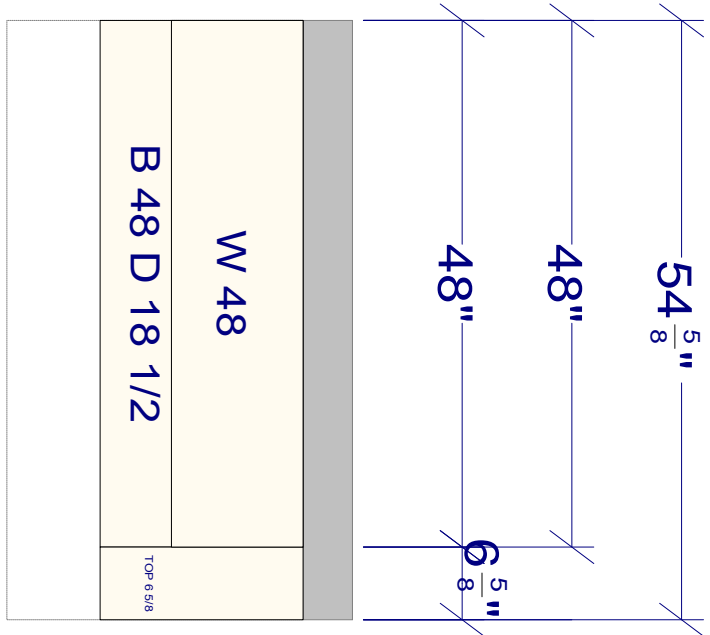

OVERALL HEIGHT 87 3/4
 UPPER HEIGHT 36
 UPPER DEPTH 12 1/2

<p>All dimensions size designations given are subject to verification on job site and adjustment to fit job conditions.</p>		<p>This is an original design and must not be released or copied unless applicable fee has been paid or job order placed.</p>	<p>Designed: 1/25/2024 Printed: 1/25/2024</p>
---	--	---	--