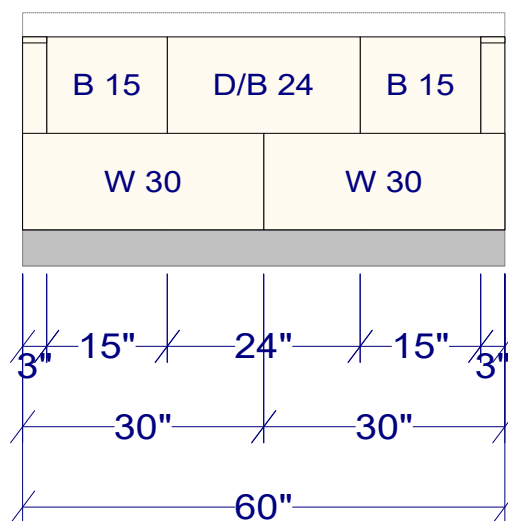

OVERALL HEIGHT 87
 UPPER HEIGHT 32
 UPPER DEPTH 13

All dimensions and size designations given are subject to verification on job site and adjustment to fit job conditions.

This is an original design and must not be released or copied unless applicable fee has been paid or job order placed.