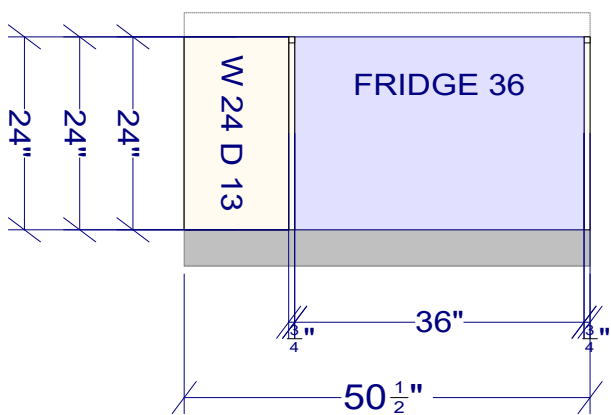

OVERALL HEIGHT 87
 UPPER HEIGHT 32
 UPPER DEPTH 13

All dimensions and size designations given are subject to verification on job site and adjustment to fit job conditions.

This is an original design and must not be released or copied unless applicable fee has been paid or job order placed.